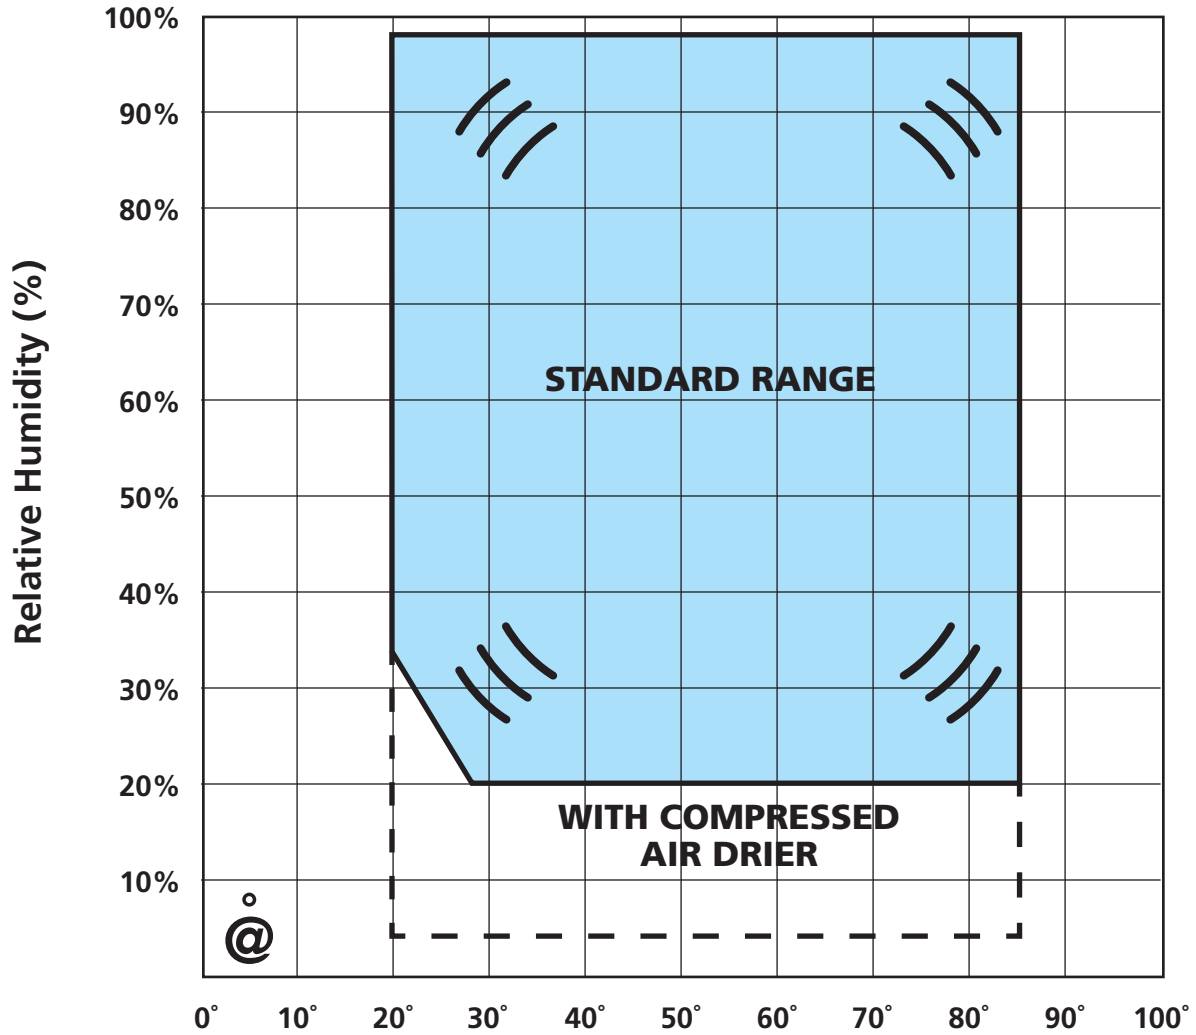

Tenney

ENVIRONMENTAL OPERATING RANGE BENCHTOP - SERIES

Ambient: 24° C & 50% RH

Temperature (°C)

@ 5° C & 8% RH (Consult Factory) (Typical)

Performance No Live Load

If live load required, please consult factory